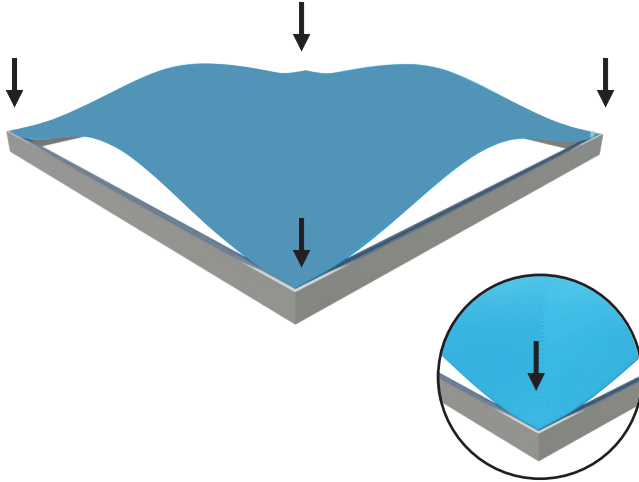

5 Push the silicone bead into each corner of the frame with your thumb.