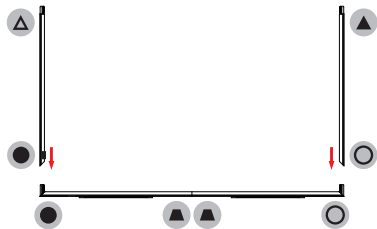

DIMENSIONS

Assembled Unit	79"w x 96"h x 4"d
Packed Case	46.5"w x 15"h x 12"d, 48 lbs
Shipping Box	47"w x 16"h x 13"d, 50 lbs
Graphic Size	79"w x 96"h

WARRANTY

Limited Warranty Periods
- Frame : Lifetime
- Graphics : 30 days

PARTS

ASSEMBLY

Assemble parts on the floor and stand-up unit when completed.

1

2

3

4

5