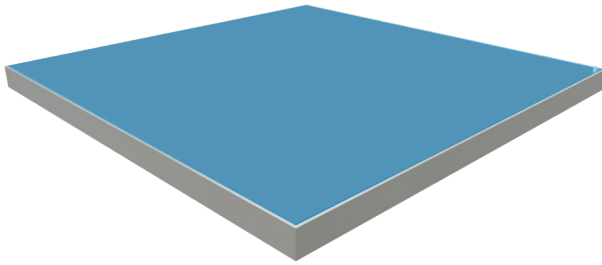

Push the silicone bead into the middle of the run and work your way around the perimeter of the frame until all beading is pushed in properly

To Remove Graphic
Use the pull tab located on the graphic and gently pull the graphic from the frame, going around the perimeter

6