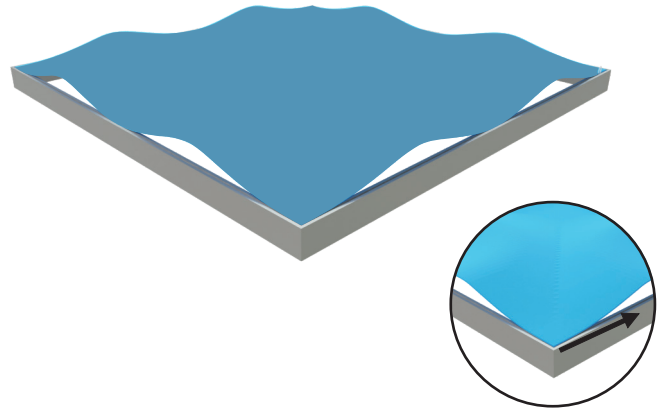

Push the silicone bead into the middle of the run and work your way around the perimeter of the frame until all beading is pushed in properly

To Remove Graphic
Use the pull tab located on the graphic and gently pull the graphic from the frame, going around the perimeter

6